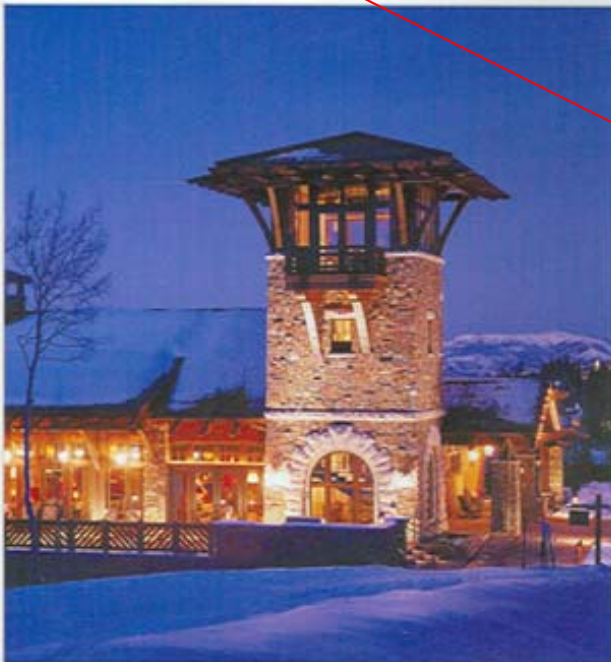

« Tuhaye

PARK CITY, UTAH Tuhaye residents know what it's like to have beaucoup amenities at their doorsteps. From the mountain and lake views to the signature golf course to the Wildstar Cabin (where kids gather for activities such as guided hikes) to the gondola (which whisks residents to Deer Valley Resort), this community has it all and then some. Further crowd pleasers, the residential offerings include fairway cottages, custom homes and homesites ranging from one to five acres, with prices starting at \$450,000. And then there's all the area has to offer—some of the best skiing in the world, hiking and biking trails that meander for miles, Park City's quirky Main Street and the list goes on. **435.333.9210, www.taliskerclub.com.**

ELEVATION: 6,800 to 7,300 feet. **SIZE:** 2,800 acres. **GOLF:** 18-hole course designed by Mark O'Meara; an 18-hole Tom Fazio creation is also in the works. **SPA:** The Talisker Spa offers a full range of services. **FITNESS FACILITIES:** 1,600-sq.-ft. fitness center.